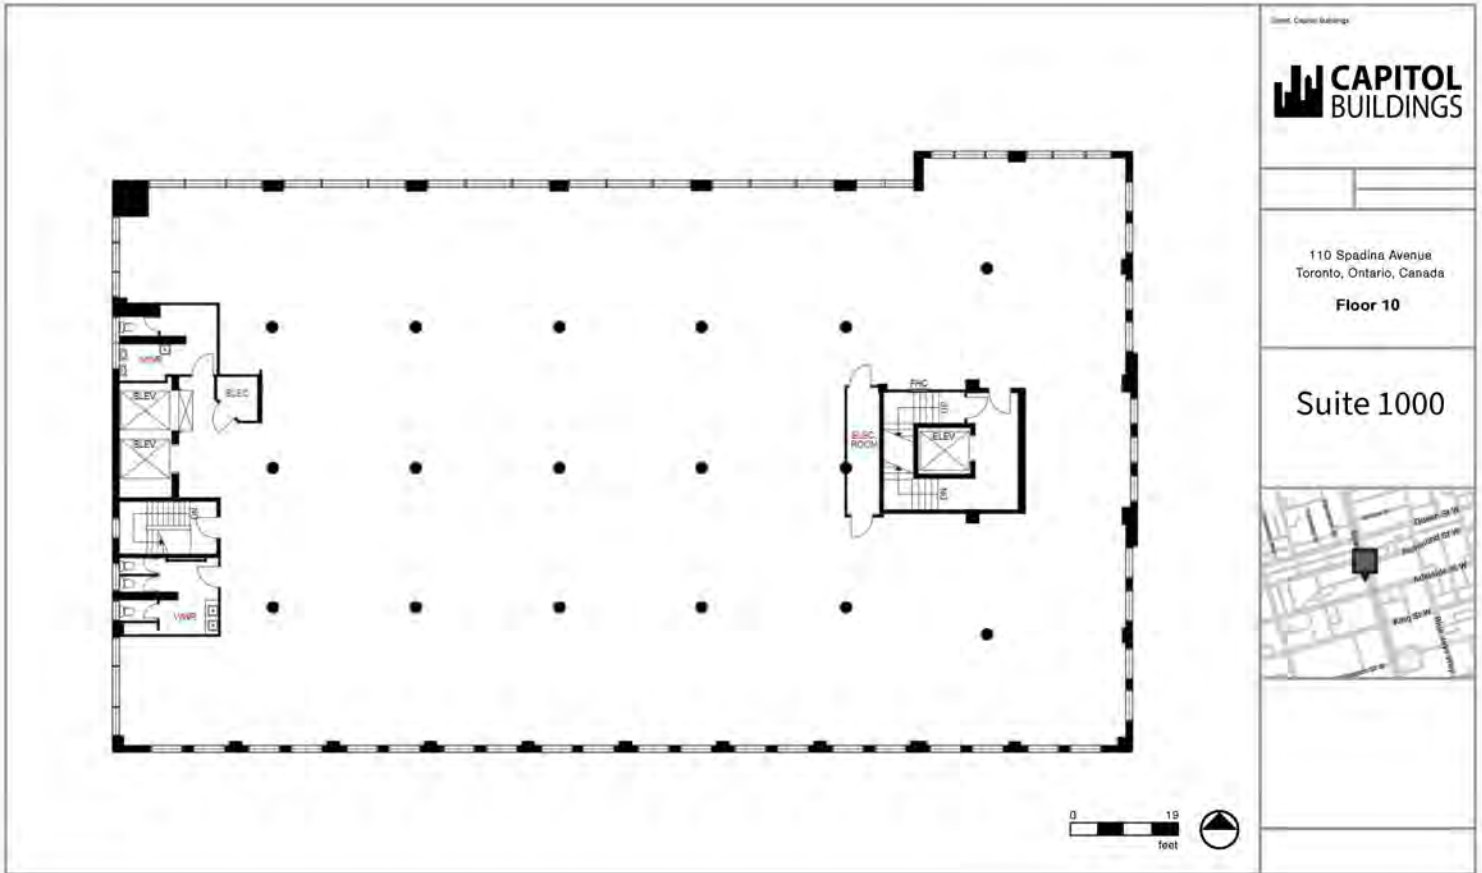

Floor Plan

Suite 1000
12,115 sq. ft.

110 Spadina Avenue
Toronto, Ontario, Canada
Floor 10

Suite 1000

The map shows the building's location at the intersection of Spadina Avenue and Dundas Street West in Toronto. The building is highlighted with a black square.