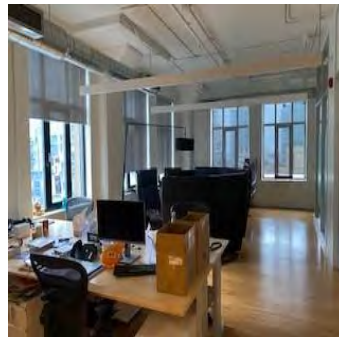

## The Tower Building

110 Spadina Avenue  
Toronto, Ontario

The Tower Building is a 10 story heritage landmark located in the heart of Toronto's vibrant Downtown West. All building systems have been upgraded to modern standards while maintaining the integrity of its original architectural design. There are two completely refurbished passenger elevators and a freight elevator. The building is accessible from a number of public transit routes and it is within easy walking distance of the University Avenue subway and Union Station.

### Featuring

Suite 1000 – 12,115 sq. ft.

- Space is in base building condition
- Full floor suite or Landlord will divide
- Landlord will build out suites to Tenant's specification
- High ceilings & large windows that open
- Hardwood floors
- Tenant-controlled heating & cooling
- Roof top patio with free Wi-Fi
- High speed Internet
- Monthly parking available
- Dogs and bicycles are welcome

# Photos of Recently Improved Units