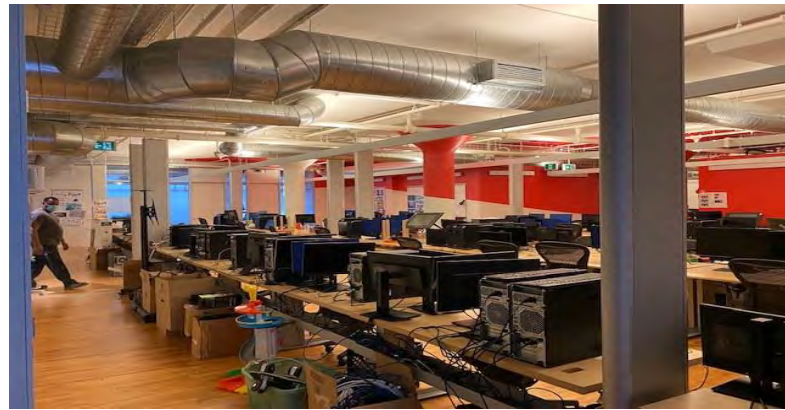

## The Tower Building

110 Spadina Avenue  
Toronto, Ontario

The Tower Building is a 10 story heritage landmark located in the heart of Toronto's vibrant Downtown West. All building systems have been upgraded to modern standards while maintaining the integrity of its original architectural design. There are two completely refurbished passenger elevators and a freight elevator. The building is accessible from a number of public transit routes and it is within easy walking distance of the University Avenue subway and Union Station.

### Featuring

Suite 1000 – 12,115 sq. ft.

- Space is in base building condition
- Full floor suite or Landlord will divide
- Landlord will build out suites to Tenant's specification
- High ceilings & large windows that open
- Hardwood floors
- Tenant-controlled heating & cooling
- Roof top patio with free Wi-Fi
- High speed Internet
- Monthly parking available
- Dogs and bicycles are welcome

# Photos of Recently Improved Units