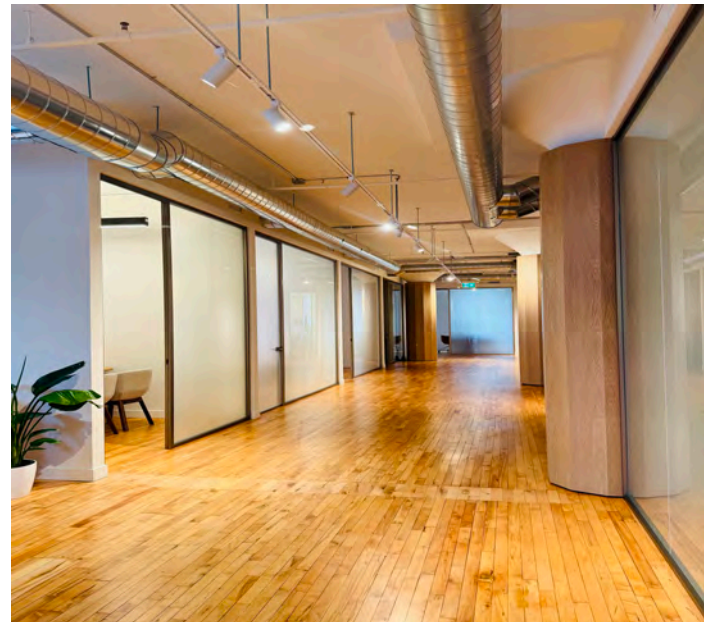

### Featuring

Suite 1000 – 12,115 sq. ft.

- Space is in base building condition
- Full floor suite or Landlord will divide
- Landlord will build out suites to Tenant's specification
- High ceilings & large windows that open
- Hardwood floors
- Tenant-controlled heating & cooling
- Roof top patio with free Wi-Fi
- High speed Internet
- Monthly parking available
- Dogs and bicycles are welcome

# Photos of Recently Improved Units