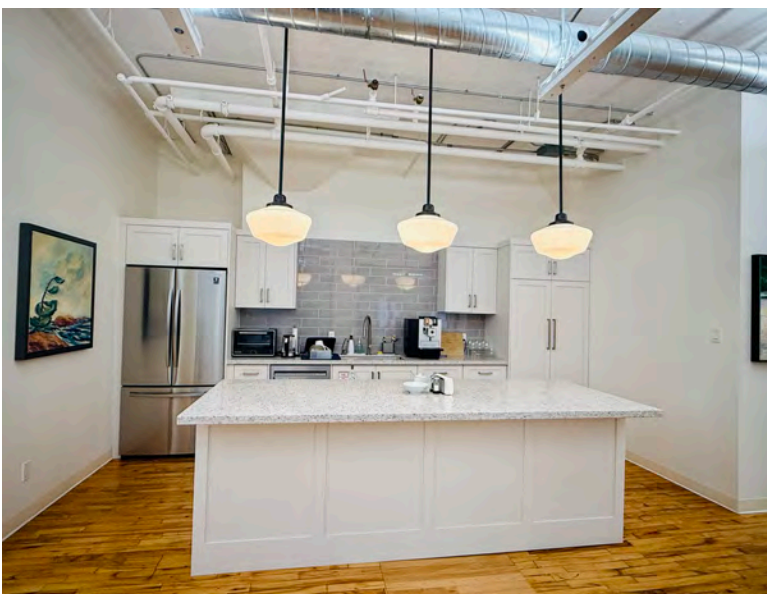

### Featuring

Suite 1000 – 12,115 sq. ft.

- Space is in base building condition
- Full floor suite or Landlord will divide
- Landlord will build out suites to Tenant's specification
- High ceilings & large windows that open
- Hardwood floors
- Tenant-controlled heating & cooling
- Roof top patio with free Wi-Fi
- High speed Internet
- Monthly parking available
- Dogs and bicycles are welcome

# Photos of Recently Improved Units